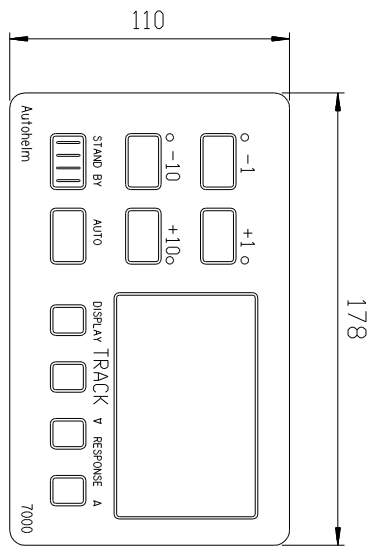

- NOTES:
- 1) FOR INFORMATION ON CONNECTIONS AND PRODUCT SPECIFICATIONS, PLEASE REFER TO HANDBOOK, PRODUCT SUPPORT AND WORKSHOP MANUALS.
  - 2) FOR ANY DIMENSIONAL INFORMATION NOT INCLUDED PLEASE CONTACT YOUR SALES REPRESENTATIVE.
  - 3) DIMENSIONS SHOWN ARE ACTUAL PRODUCT SIZE AND DO NOT INCLUDE ANY CLEARANCE DATA.

ST 7000 CONTROL UNIT

THE INFORMATION CONTAINED HEREIN SHALL NOT BE REPRODUCED IN WHOLE OR IN PART WITHOUT THE PRIOR KNOWLEDGE BY RAYTHEON MARINE

DRAWN TO BS308

DO NOT SCALE - IF IN DOUBT ASK

DRN:	S.GARDNER	DATE:	21/12/98
DIMENSIONS IN MM	SCALE:	1:2	

TITLE	ST 7000 CONTROL UNIT
DRAWING No.	ST 7000CU