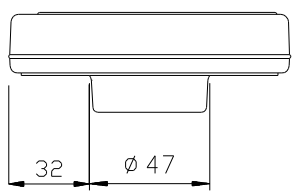

- NOTES:
- 1) FOR INFORMATION ON CONNECTIONS AND PRODUCT SPECIFICATIONS, PLEASE REFER TO HANDBOOK, PRODUCT SUPPORT AND WORKSHOP MANUALS.
  - 2) FOR ANY DIMENSIONAL INFORMATION NOT INCLUDED PLEASE CONTACT YOUR SALES REPRESENTATIVE.
  - 3) DIMENSIONS SHOWN ARE ACTUAL PRODUCT SIZE AND DO NOT INCLUDE ANY CLEARANCE DATA.

ST 7000 CONTROL UNIT

THE INFORMATION CONTAINED HEREIN SHALL NOT BE REPRODUCED IN WHOLE OR IN PART WITHOUT THE PRIOR KNOWLEDGE BY RAYTHEON MARINE

DRAWN TO BS308

DO NOT SCALE - IF IN DOUBT ASK

DRN:	S.GARDNER	DATE:	21/12/98
DIMENSIONS IN MM	SCALE:	1:2	