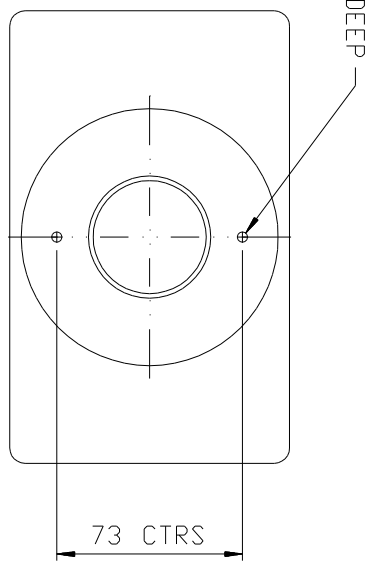

- NOTES:
- 1) FOR INFORMATION ON CONNECTIONS AND PRODUCT SPECIFICATIONS, PLEASE REFER TO HANDBOOK, PRODUCT SUPPORT AND WORKSHOP MANUALS.
  - 2) FOR ANY DIMENSIONAL INFORMATION NOT INCLUDED PLEASE CONTACT YOUR SALES REPRESENTATIVE.
  - 3) DIMENSIONS SHOWN ARE ACTUAL PRODUCT SIZE AND DO NOT INCLUDE ANY CLEARANCE DATA.

ST 7000 CONTROL UNIT

THE INFORMATION CONTAINED HEREIN SHALL NOT BE REPRODUCED IN WHOLE OR IN PART WITHOUT THE PRIOR KNOWLEDGE BY RAYTHEON MARINE

DRAWN TO BS308

DO NOT SCALE - IF IN DOUBT ASK

DRN:	S.GARDNER	DATE:	21/12/98
DIMENSIONS IN MM	SCALE:	1:2	