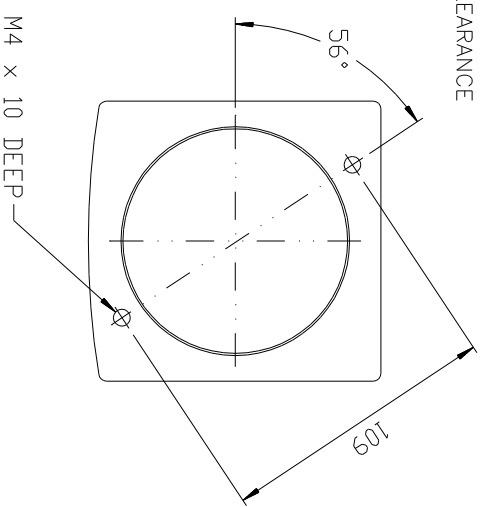

- NOTES:
- 1) FOR INFORMATION ON CONNECTIONS AND PRODUCT SPECIFICATIONS, PLEASE REFER TO HANDBOOK, PRODUCT SUPPORT AND WORKSHOP MANUALS.
  - 2) FOR ANY DIMENSIONAL INFORMATION NOT INCLUDED PLEASE CONTACT YOUR SALES REPRESENTATIVE.
  - 3) DIMENSIONS SHOWN ARE ACTUAL PRODUCT SIZE AND DO NOT INCLUDE ANY CLEARANCE DATA.

DO NOT SCALE - IF IN DOUBT ASK

DRN:	S GARDNER	DATE:	27/12/98
DIMENSIONS IN MM	SCALE:	1:2	

TITLE ST PLUS CONTROL UNITS

DRAWING No. D\_456000