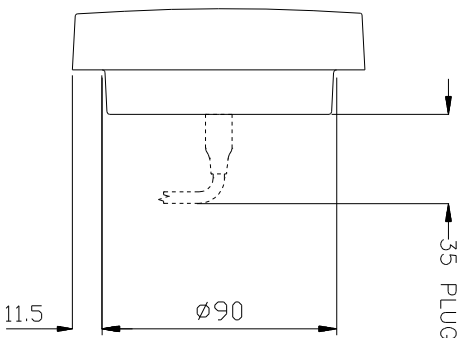

- NOTES:
- 1) FOR INFORMATION ON CONNECTIONS AND PRODUCT SPECIFICATIONS, PLEASE REFER TO HANDBOOK, PRODUCT SUPPORT AND WORKSHOP MANUALS.
  - 2) FOR ANY DIMENSIONAL INFORMATION NOT INCLUDED PLEASE CONTACT YOUR SALES REPRESENTATIVE.
  - 3) DIMENSIONS SHOWN ARE ACTUAL PRODUCT SIZE AND DO NOT INCLUDE ANY CLEARANCE DATA.

DO NOT SCALE - IF IN DOUBT ASK

DRN:	S GARDNER	DATE:	27/12/98
DIMENSIONS IN MM	SCALE:	1:2	

TITLE ST PLUS CONTROL UNITS

DRAWING No. D\_456000