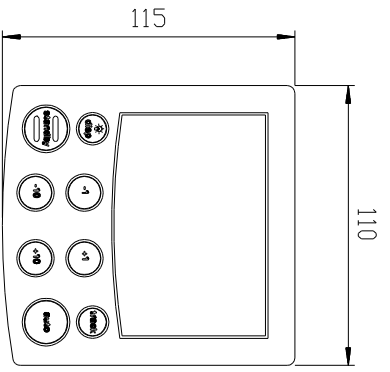

- NOTES:
- 1) FOR INFORMATION ON CONNECTIONS AND PRODUCT SPECIFICATIONS, PLEASE REFER TO HANDBOOK, PRODUCT SUPPORT AND WORKSHOP MANUALS.
  - 2) FOR ANY DIMENSIONAL INFORMATION NOT INCLUDED PLEASE CONTACT YOUR SALES REPRESENTATIVE.
  - 3) DIMENSIONS SHOWN ARE ACTUAL PRODUCT SIZE AND DO NOT INCLUDE ANY CLEARANCE DATA.

DO NOT SCALE - IF IN DOUBT ASK

DRN:	S GARDNER	DATE:	27/12/98
DIMENSIONS IN MM	SCALE:	1:2	

TITLE ST PLUS CONTROL UNITS

DRAWING No. D\_456000