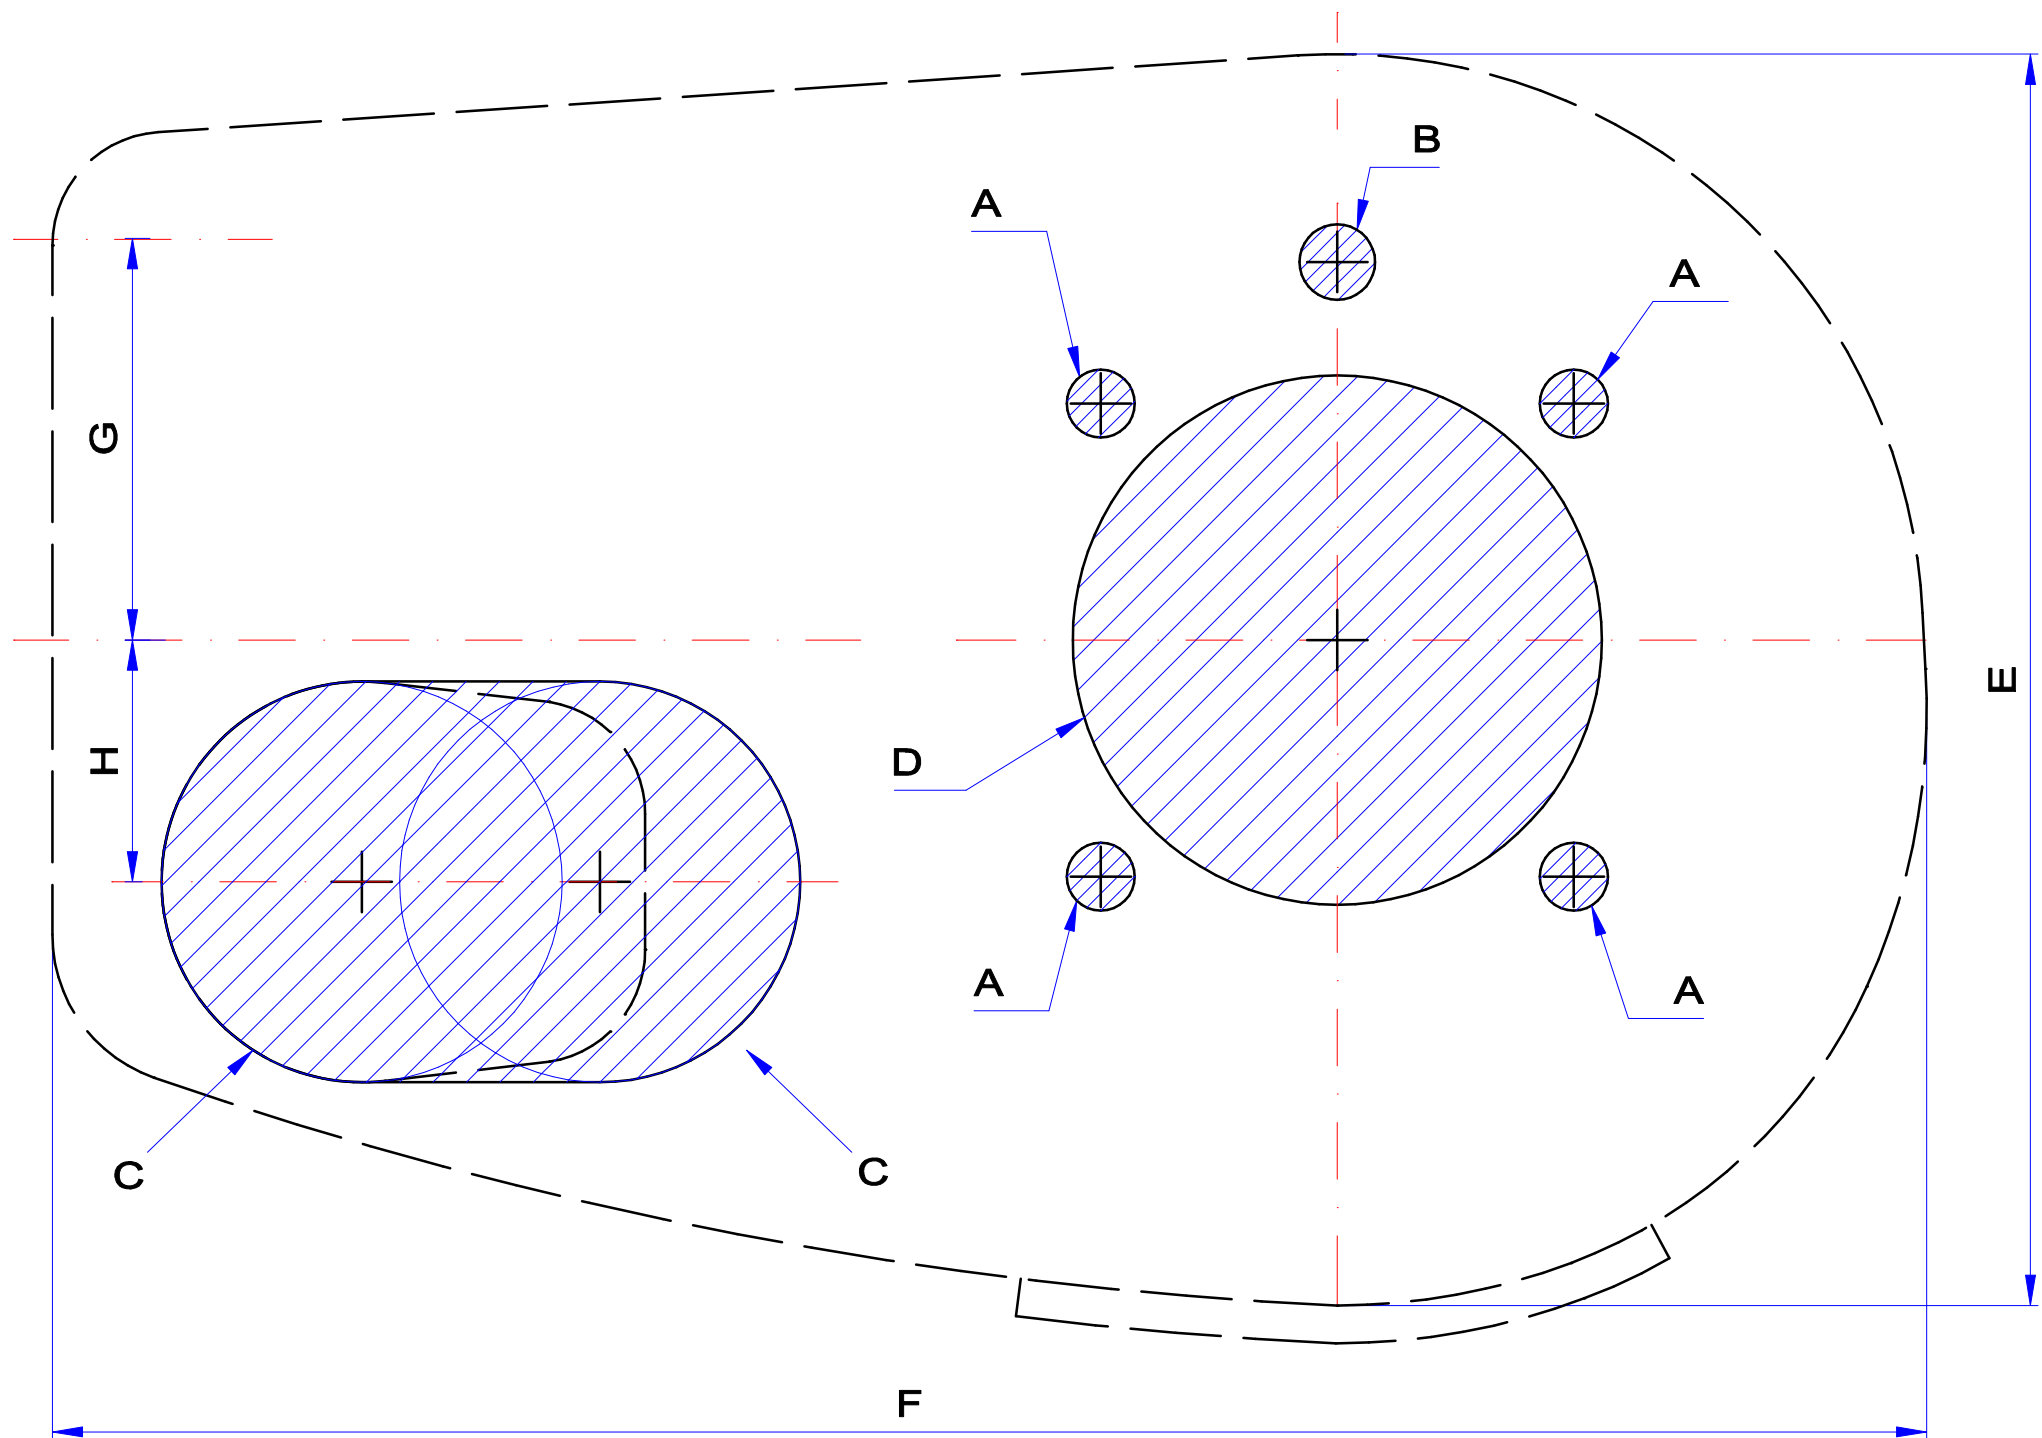

# Aries - Flair 700/1000/1400W

PRUA  
BOW  
PROUE  
VORSCHIFF  
PROA

	mm	inch
A	Ø9	Ø23/64
B	Ø11	Ø7/16
C	Ø53	Ø2"1/16
D	Ø70	Ø2"3/4
E	165.5	6"33/64
F	248	9"49/64
G	53	2"5/64
H	32	1" 1/4

NAUTICAL EQUIPMENT  
Via Piangipane, 120/A - 48020 Piangipane (Ra) Italy.  
Telefono +39.0544.415061 - Fax +39.0544.415047

Name  
**DRILLING TEMPLATE**

Model  
Aries 700/1000/1400  
Flair 700/1000/1400

Size  
**A3**

Rev. 1 2 3 4

Scale 1:1

Drawing units

File  
Date 09/02/2005

This is an unpublished work the copyright in which rest in Quick s.r.l. All this document and its information is supplied without liability for error or party may be reproduced used or disclosed except as authorized by contract or permission.